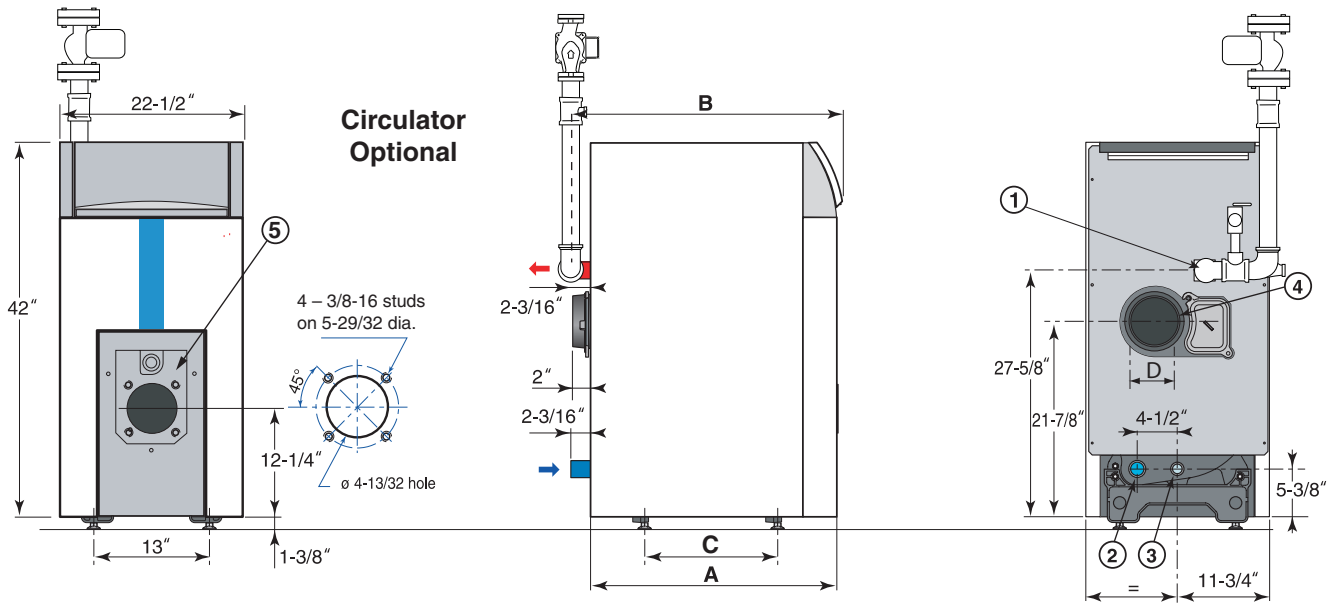

DIMENSIONS – OIL BOILERS

EUTECTIC EC-20

| | A | B | D | ① ② | C |
|-------|----------|---------|---------|--------|-----|
| EC-25 | 32-9/16" | 35-3/8" | 6" dia. | 1-1/2" | 20" |
| EC-26 | 37-9/16" | 40-3/8" | 7" dia. | 1-1/2" | 25" |
| EC-27 | 42-9/16" | 45-3/8" | 7" dia. | 1-1/2" | 30" |
| EC-28 | 47-9/16" | 50-3/8" | 7" dia. | 1-1/2" | 35" |

1 1-1/2" supply tapping

2 1-1/2" return tapping

3 3/4" drain tapping

4 Flue outlet

5 Burner mounting plate