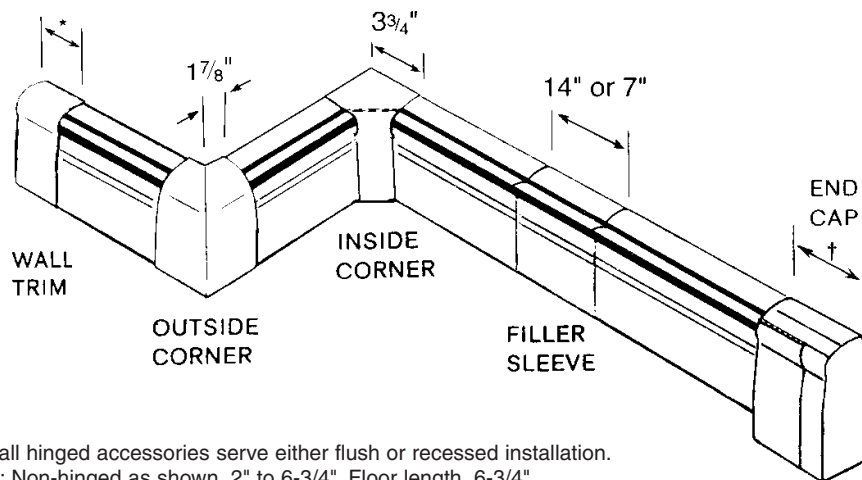

DIMENSIONS – RESIDENTIAL BASEBOARD

FINE/LINE 15

Baseboard and all hinged accessories serve either flush or recessed installation.

* Wall trim width: Non-hinged as shown, 2" to 6-3/4". Floor length, 6-3/4".

Hinged (floor length) 4"

† End cap width: Non-hinged, 2-1/2". Hinged, 4".