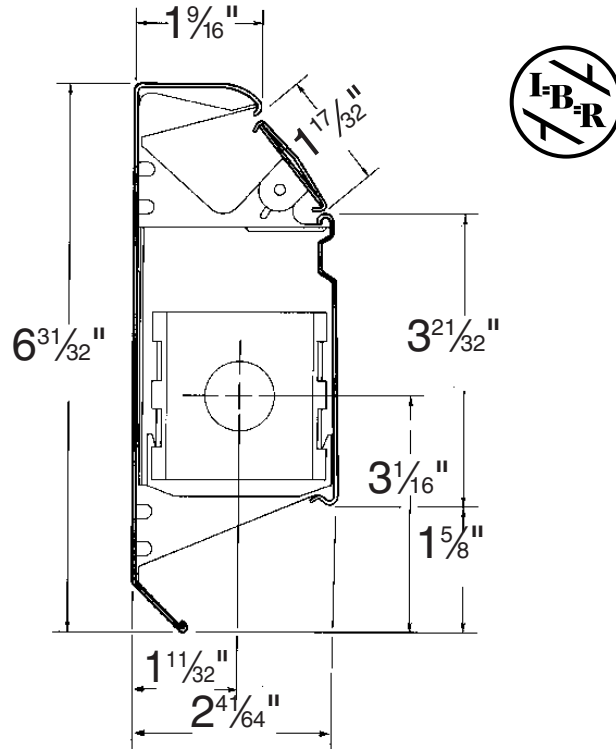

DIMENSIONS – RESIDENTIAL BASEBOARD

FINE/LINE 15

Baseboard and all hinged accessories serve either flush or recessed installation.

* Wall trim width: Non-hinged as shown, 2" to 6-3/4". Floor length, 6-3/4".

Hinged (floor length) 4"

† End cap width: Non-hinged, 2-1/2". Hinged, 4".