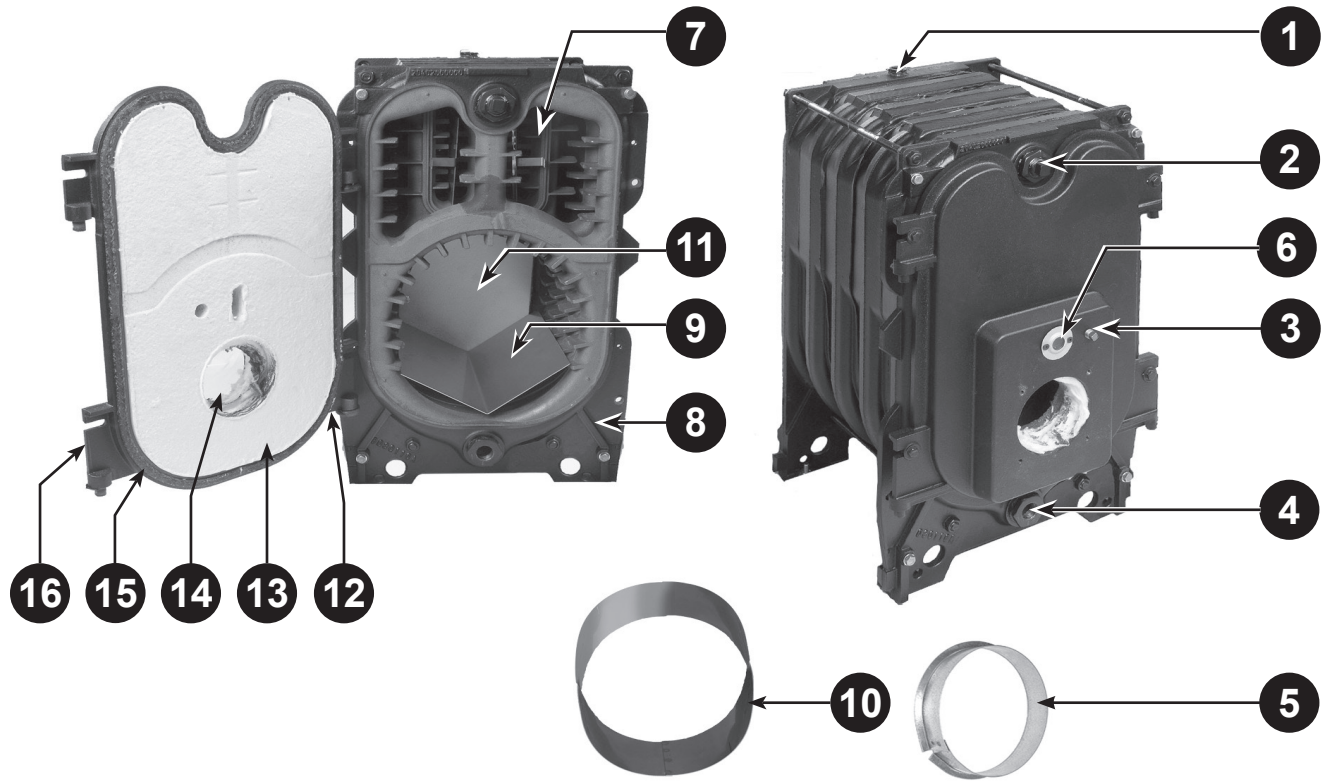

HEAT EXCHANGER

Item	Description	Q3-4	Q3-5	Q3-6	Q3-7
8a	Chimney Vent Heat Exchanger Block (Includes Items 1,2,4,5,6,11,12,13,14,15,16)	550003106	550003107	550003108	550003109
8b	Direct Vent Heat Exchanger Block (Includes Items 1,2,4,6,11,12,13,14,15,16)	550003110	550003111	550003112	N/A
1	Control Well in Block	240007709			
2	1¼" x ¼" Bushing (for Temperature Pressure Gauge)	240009346			
4	1¼" x ¾" Bushing (for Drain Valve)	1060003			
5	5" Flue Collar (Used on 4/5/6 Section Chimney Vent Blocks Only)	109007382	109007382	109007382	N/A
6	Sight Glass Replacement Kit	550001932			
11	Target Wall Insulation*	240007302			
12	Door Hinge Kit (2 hinges included)	550001933			
13	Door insulation (hard)* (Front Door)	240007300			
14	Door Insulation (soft)* (Inner Burner Door)	240007301			
15	Door Rope Gasket*	240007390			
16	Burner door with insulation & rope gasket	240007305			
Items below Ordered Separately					
3	¼" NPT Plug	240005463			
7	Top Baffle (2 Required)	109007385	109007386	109007387	N/A
9	V-Shaped Liner	N/A	N/A	109007316	109007315
10	Oval Liner	109007317	N/A	N/A	N/A
‡	Heat Exchanger Insulation Center*	420001080	420001081	420001082	420001083
‡	Heat Exchanger Insulation Rear*	420001079			
‡	5/16" -18 x 1-1/4" Burner Mounting Stud (4 Required)	240011911			

‡ Not shown

* **WARNING:** This product contains fiberglass and/or ceramic fibers. Possible cancer hazard. To avoid this possible hazard, avoid breathing fiberglass wool & ceramic fiber dust. May cause irritation to skin, eyes & respiratory tract.