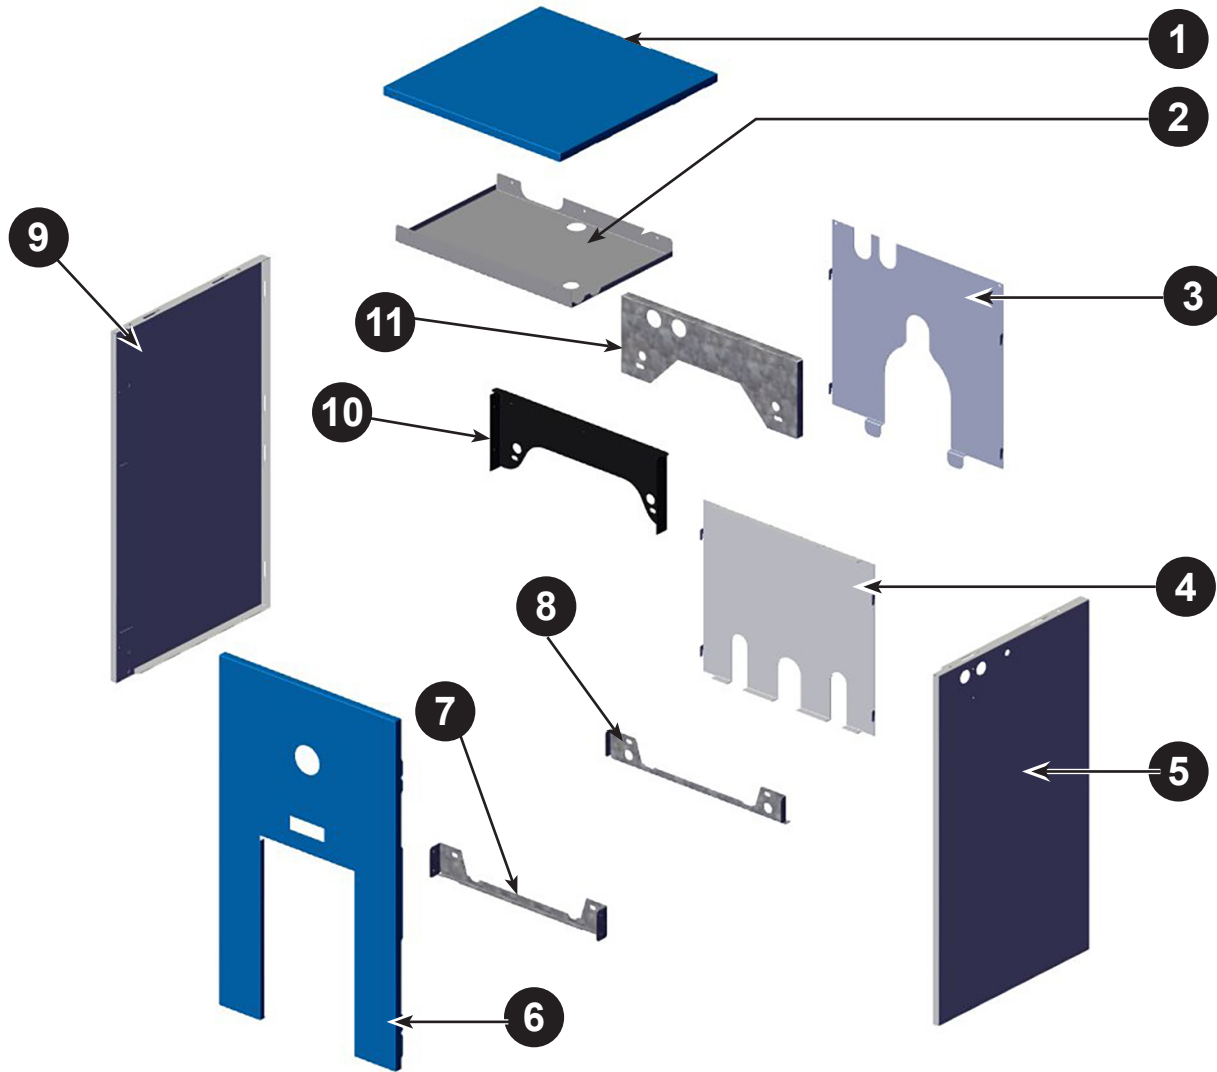

Boiler Model Number _____

Boiler Serial Number _____

Slant/Fin Corp.
100 FOREST DRIVE
GREENVALE, NY 11548

JACKET

KEY	DESCRIPTION	Q3-4	Q3-5	Q3-6	Q3-7
1	Top Panel	109009884DB	109009885DB	109009886DB	109009887DB
2	Control Bracket	109009900	109009901	109009902	109009903
3	Rear Panel, Upper	109009889			
4	Rear Panel, Lower	109008624			
5	Right Side Panel	109009892DA	109009893DA	109009894DA	109009895DA
6	Front Panel	109009888DB			
7	Support Bracket, Lower Front	109008625			
8	Support Bracket, Lower Rear	109008628			
9	Left Side Panel	109009896DA	109009897DA	109009898DA	109009899DA
10	Support Bracket, Upper Front	109009890			
11	Support Bracket, Upper Rear	109009891			